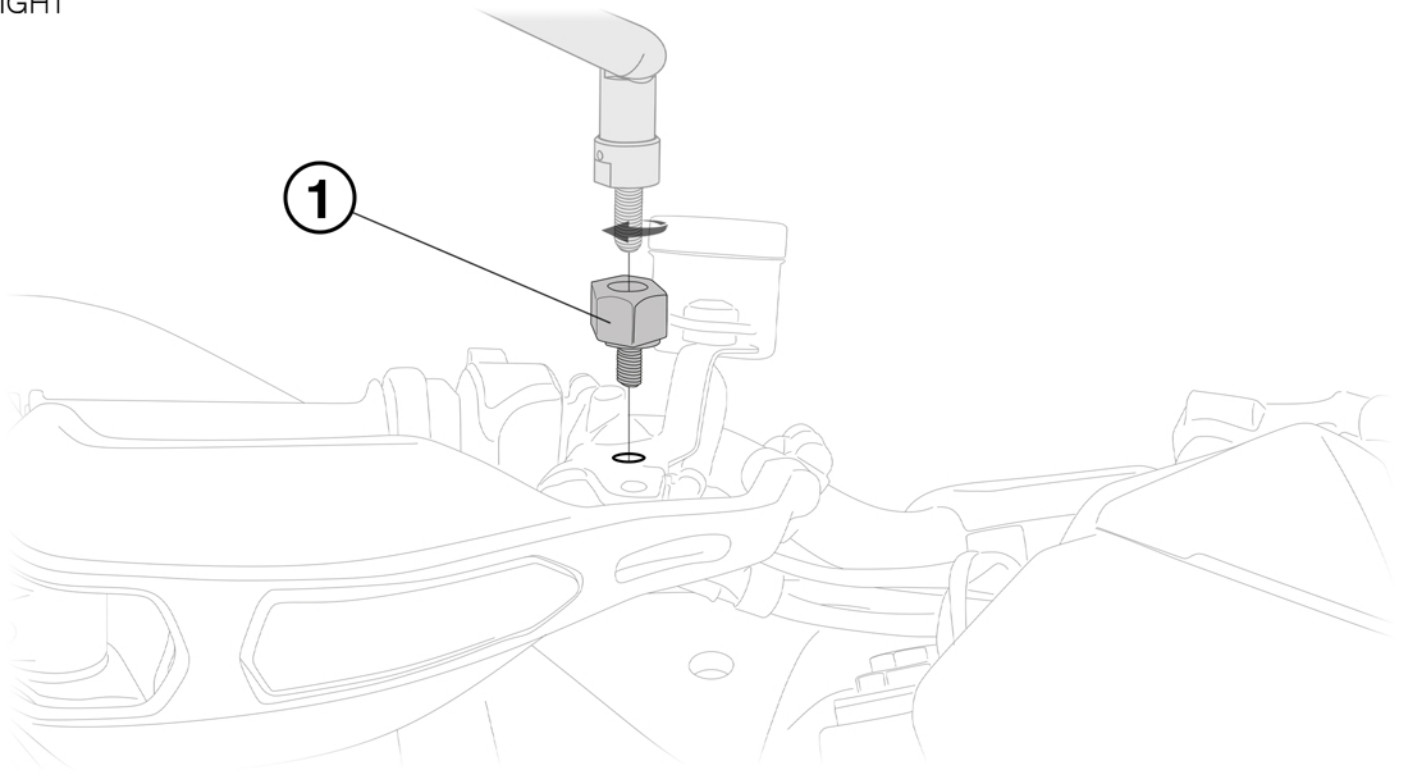

ASSEMBLING INSTRUCTION

LEGEND

MIRROR ADAPTER DUCATI HYPERMOTARD 1100

- 1. ADAPTER
ADATTATORE
ADAPTADOR
ADAPTER
ADAPTEUR

N-ADATTHY

WWW.BARRACUDAMOTO.COM

RIGHT

LEFT